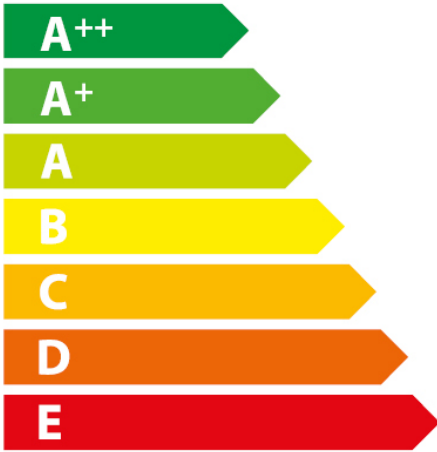

ENERG
енергия · ενεργεια

AEG

DUB2610D

99
kWh/annum

Icon of a water tap with three droplets. Below it, the text 'ABCDE**F**G' indicates the water consumption class.

Icon of a light bulb. Below it, the text 'ABC**D**EFG' indicates the lighting energy consumption class.

Icon of a water pipe with a cross-section and three droplets. Below it, the text 'ABCDE**E**FG' indicates the water leakage class.

Icon of a speaker with sound waves. Below it, the text '67dB' indicates the sound power level.