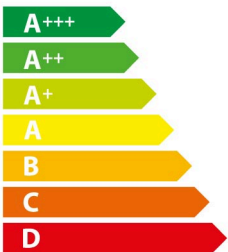

ENERG

енергия · ενεργεια

SIEMENS

LU63LCC20

93
kWh/annum

Icon of a three-leaf plant inside a circle, representing energy saving. Below it, the text 'ABCD **E**FG' indicates that the product is rated 'E'.

Icon of a light bulb, representing lighting. Below it, the text 'ABCD **E**FG' indicates that the product is rated 'E'.

Icon of water drops falling from a tap, representing water consumption. Below it, the text 'AB **C**DEFG' indicates that the product is rated 'C'.

Icon of a speaker with sound waves, representing sound power level. Below it, the text '**72**dB' indicates the sound power level.