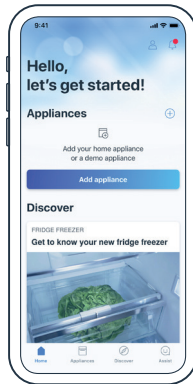

## Connect your fridge freezer with Home Connect today

1 Download Home Connect app and follow the instructions

2 Scan here to connect with the Home Connect app

Your QR-Code | Scan here

Do you have questions or would like to contact the Home Connect service hotline?

### Selected benefits of Home Connect

- Control your refrigerator from anywhere with your app.
- In case of a left open door you will receive an app notification.
- Activate the Super-Mode when shopping - perfect conditions for your shopping when coming home.