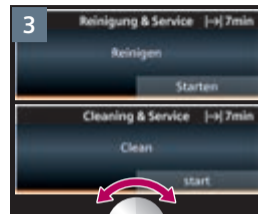

Service-Programm Reinigen

Service Program Clean