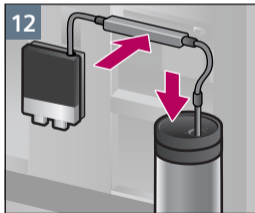

## Service Program Rinse milk system

Notizen

Notes

A large, empty rectangular box with a thin black border, occupying the right two-thirds of the page. It is intended for taking notes.

Hergestellt von BSH Hausgeräte GmbH unter Markenlizenz der Siemens AG