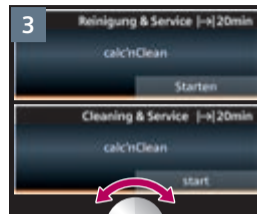

Service-Programm calc'nClean

Service Program calc'nClean