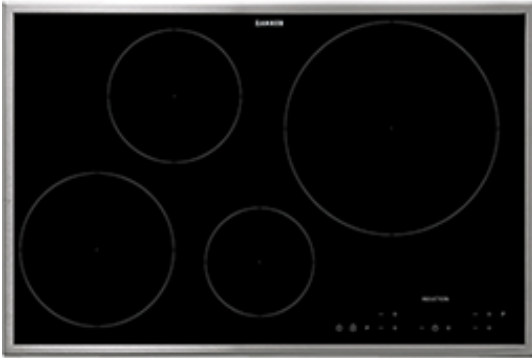

KEI8440XXK BI Hob

Features :

- Hob type: Induction
- Frame type: Promise standard , Stainless Steel
- Touch-control
- Induction zones with power booster function
- Illuminated controls
- Automatic fast heating up
- Pot detection
- Timer function
- Residual heating indicator: 7 Segments
- Acoustic signal
- Child safety lock function
- Key-lock function
- Hob safety: Automatic Switch Off
- ProBox
- Ceramic glass colour: Black

Technical Specs :

- Product Number Code : 949 594 330
- EAN : 7332543247370
- Built in height mm : 50
- Width mm : 766
- Depth mm : 506
- Width cutting : 750
- Depth cutting : 490
- Frame Colour - colour of the frame : Stainless Steel
- Hob type : Induction Full
- Cord length external : 1.5
- Total electricity loading : 7400
- Left front - Power/Diameter : 2300/3700W/210mm
- Rear - Power/Diameter : 1800W/180mm
- Middle front - Power/Diameter : 1400W/145mm
- Right rear - Power/Diameter : 2400/3700W/300mm
- Voltage : 220-240
- Weight gross cleaner and accessories with packaging : 13.3
- Weight net cleaner and accessories no packaging : 12.1
- Package height : 118
- Package width : 868
- Package depth : 600
- Protection box model den./PNC : PBOX-7IR8I/944 189 314