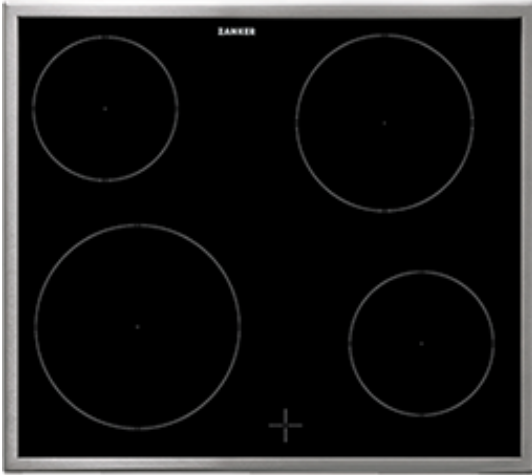

KEV6041XXK BI Hob

Features :

- Hob without controls, for combination with oven or separate control panel
- Fast heating highlight cooking zones
- Frame type: Promise standard , Stainless Steel
- Residual heating indicator: 4
- Ceramic glass colour: Black

Technical Specs :

- Product Number Code : 949 594 400
- EAN : 7332543435890
- Built in height mm : 38
- Width mm : 576
- Depth mm : 506
- Width cutting : 560
- Depth cutting : 490
- Frame Colour - colour of the frame : Stainless Steel
- Hob type : Ceramic Glass
- Total electricity loading : 6500
- Left front - Power/Diameter : 2300W/210mm
- Rear - Power/Diameter : 1200W/145mm
- Right front - Power/Diameter : 1200W/145mm
- Right rear - Power/Diameter : 1800W/180mm
- Voltage : 220-240
- Weight gross cleaner and accessories with packaging : 7.34
- Weight net cleaner and accessories no packaging : 6.56
- Package height : 118
- Package width : 678
- Package depth : 600