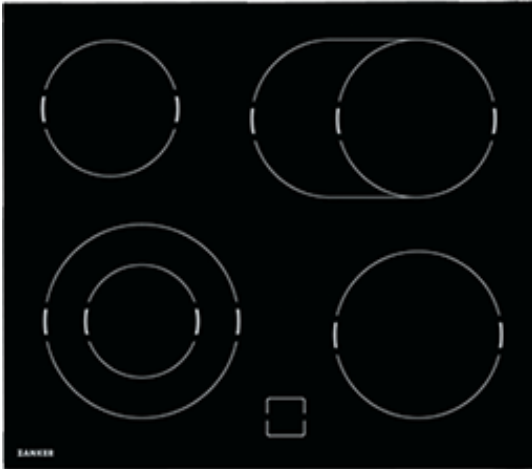

KEV6043FBB BI Hob

Features :

- Hob without controls, for combination with oven or separate control panel
- Fast heating highlight cooking zones
- Residual heating indicator: 4
- Ceramic glass colour: Black

Technical Specs :

- Product Number Code : 949 594 401
- EAN : 7332543435906
- Built in height mm : 38
- Width mm : 590
- Depth mm : 520
- Width cutting : 560
- Depth cutting : 490
- Hob type : Ceramic Glass
- Total electricity loading : 7600
- Left front - Power/Diameter : 750/2200W/120/210mm
- Rear - Power/Diameter : 1200W/145mm
- Right front - Power/Diameter : 1800W/180mm
- Right rear - Power/Diameter : 1500/2400W/170x265mm
- Voltage : 220-240
- Weight gross cleaner and accessories with packaging : 8.02
- Weight net cleaner and accessories no packaging : 7.22
- Package height : 118
- Package width : 678
- Package depth : 600