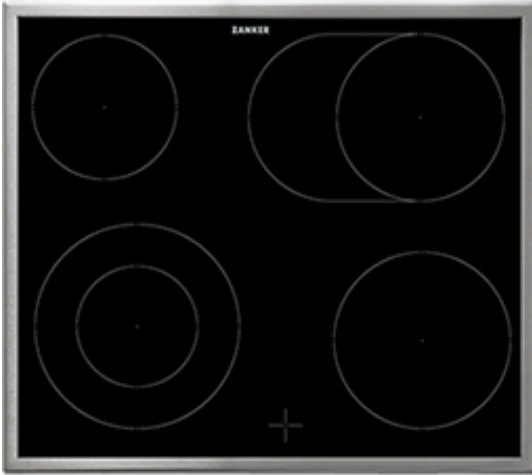

## KEV6046XXK BI Hob

### Features :

- Hob without controls, for combination with oven or separate control panel
- Fast heating highlight cooking zones
- Frame type: Promise standard , Stainless Steel
- Residual heating indicator: 4
- Ceramic glass colour: Black

### Technical Specs :

- Product Number Code : 949 594 327
- EAN : 7332543238071
- Built in height mm : 38
- Width mm : 576
- Depth mm : 506
- Width cutting : 560
- Depth cutting : 490
- Frame Colour - colour of the frame : Stainless Steel
- Hob type : Ceramic Glass
- Total electricity loading : 7400
- Left front - Power/Diameter : 750/2200W/120/210mm
- Rear - Power/Diameter : 1200W/145mm
- Right front - Power/Diameter : 1800W/180mm
- Right rear - Power/Diameter : 1400/2200W/170x265mm
- Voltage : 220-240
- Weight gross cleaner and accessories with packaging : 7.82
- Weight net cleaner and accessories no packaging : 7.04
- Package height : 118
- Package width : 678
- Package depth : 600